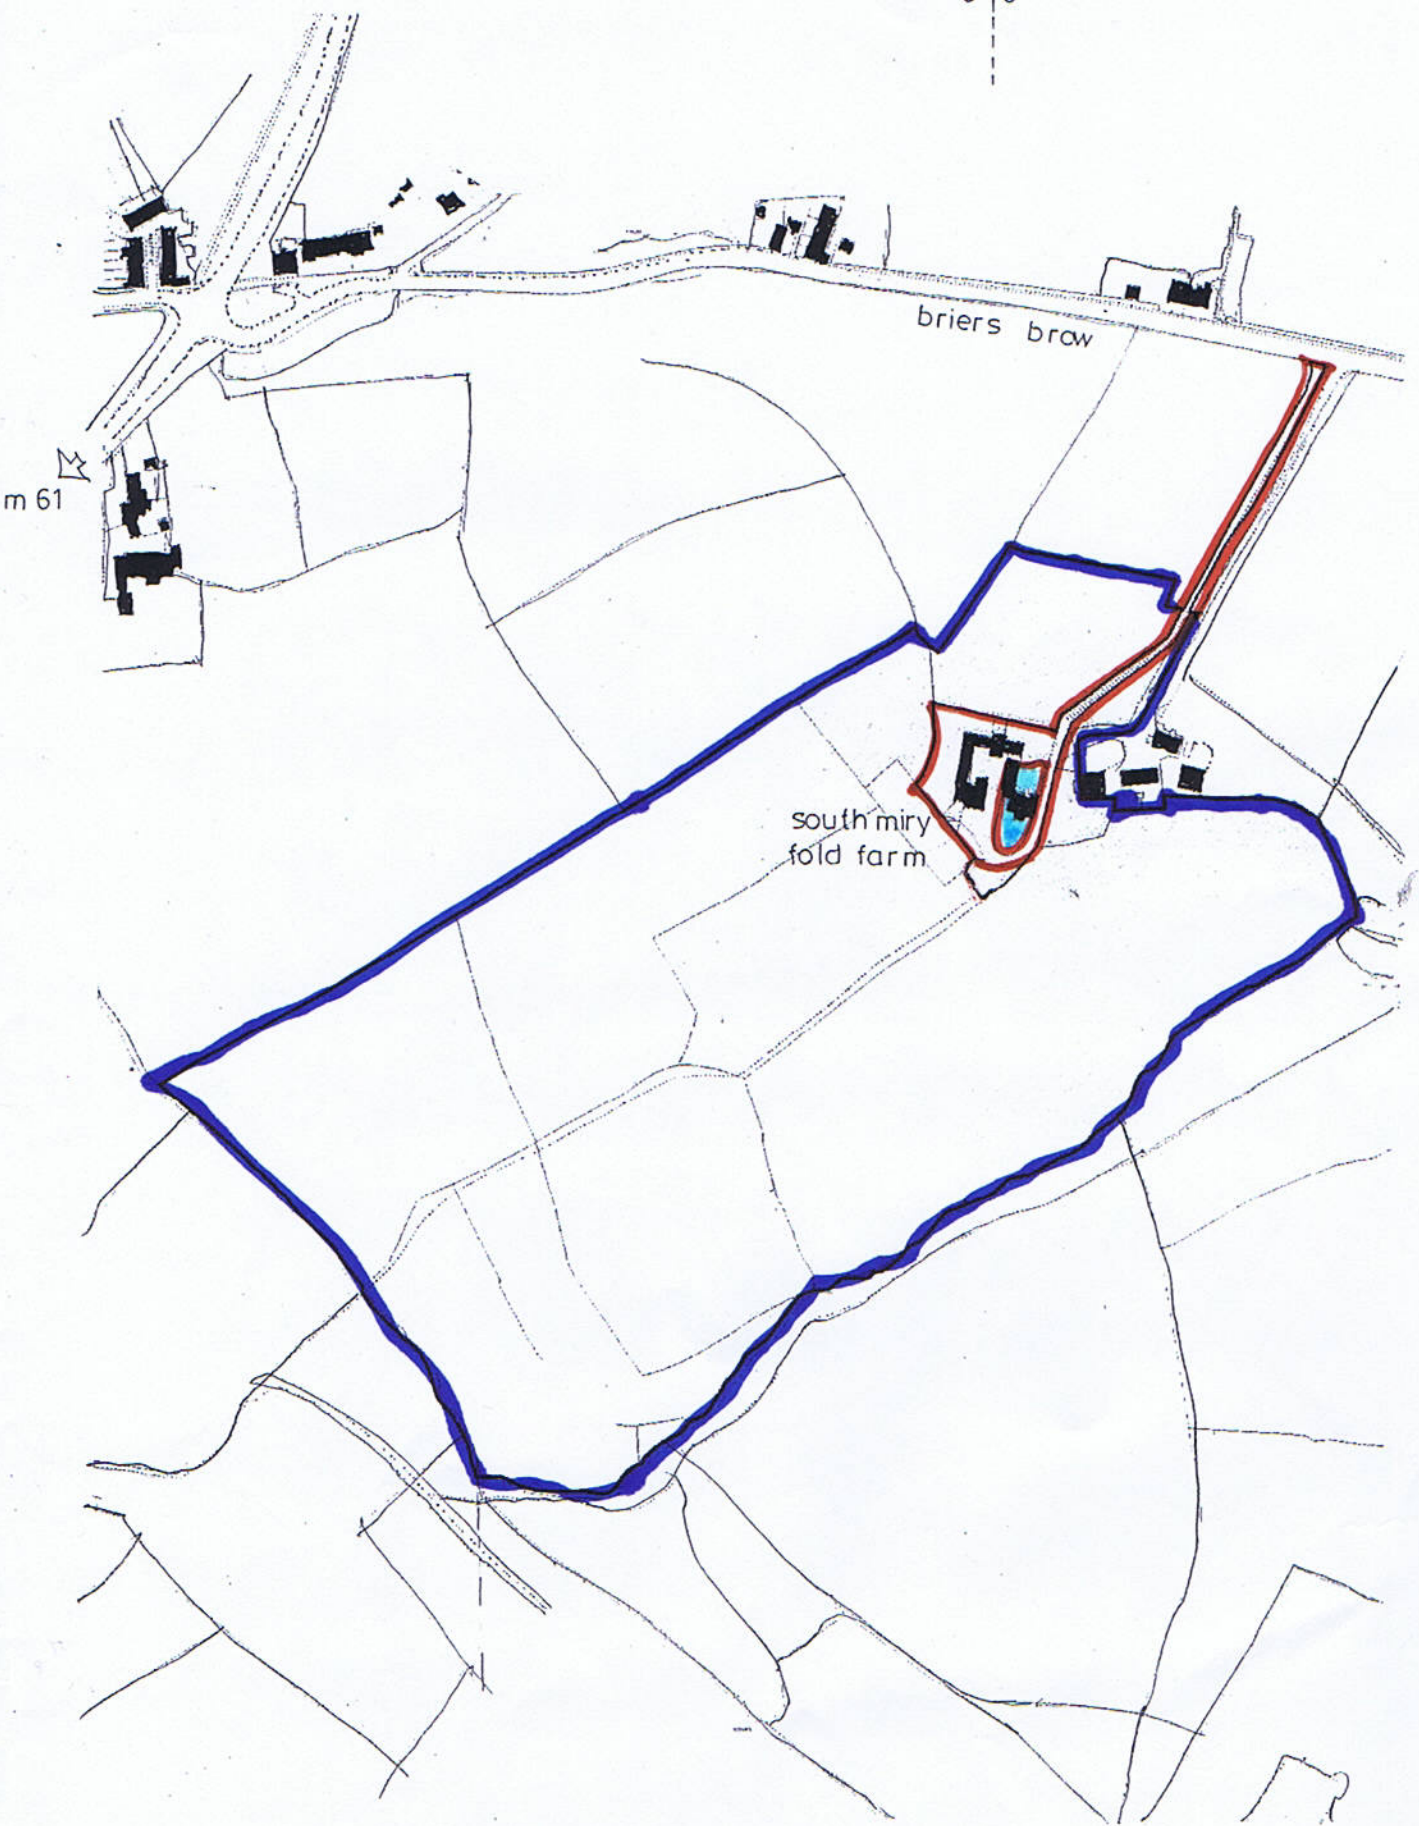

black burn

1:25⁰⁰ location plan